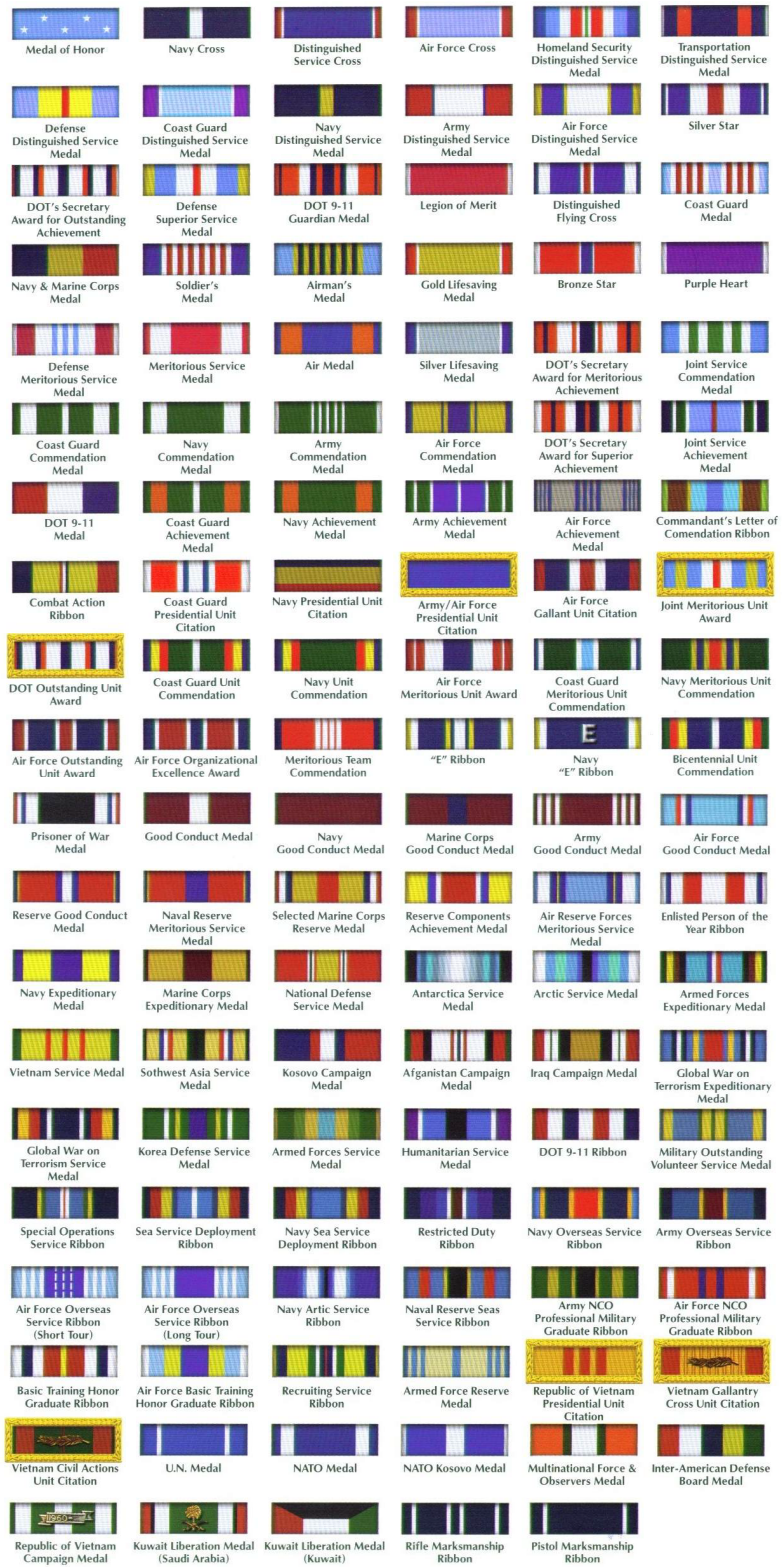

Coast Guard Ribbons  
in Order of Precedence  
COMDT Instructional  
Series M1650.25

Coast Guard  
Ribbon Devices